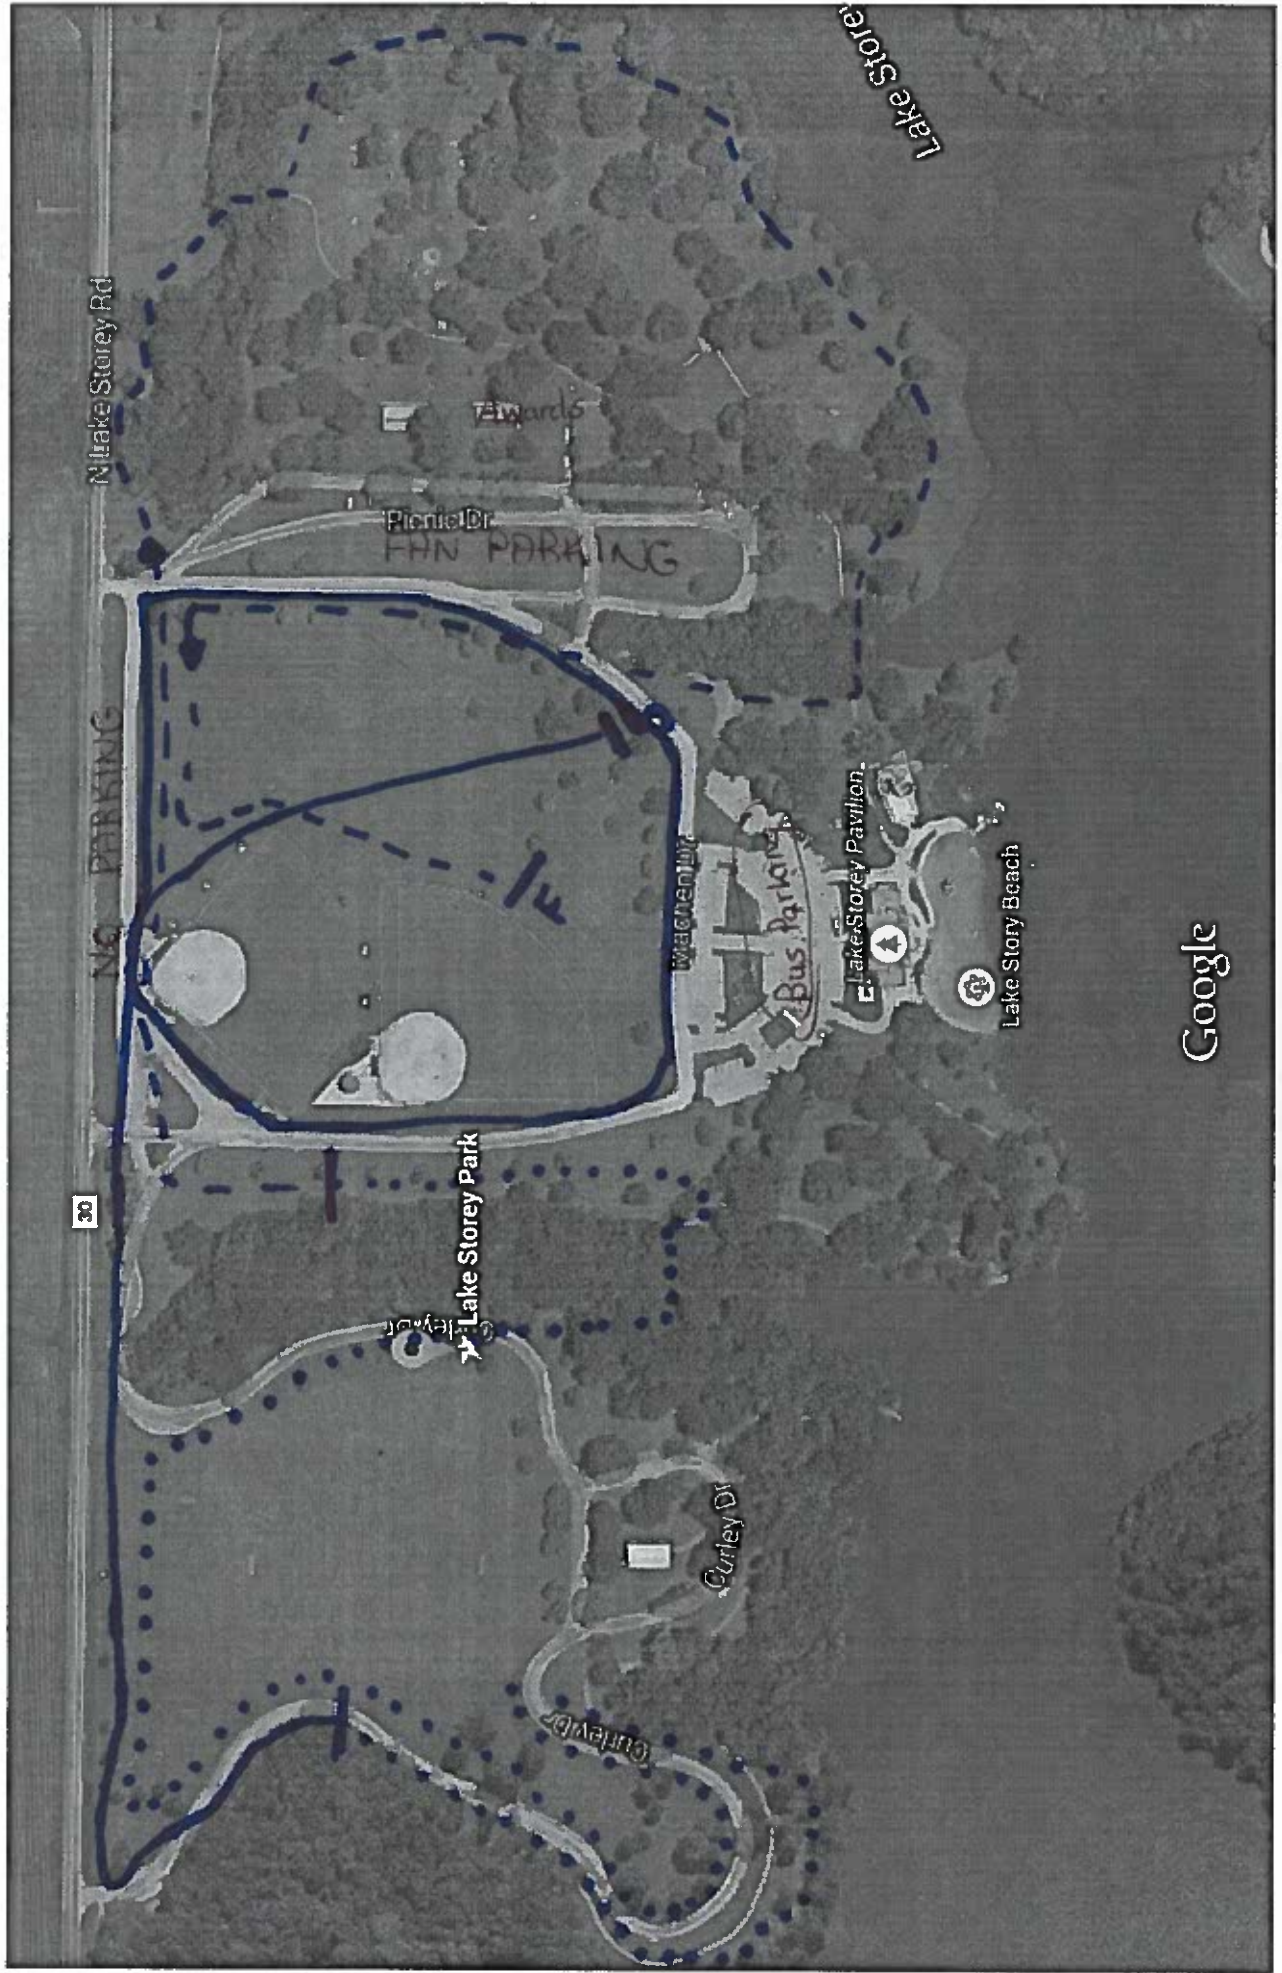

Google

Lake Storey Park

Galesburg HS XC Course (3.0 miles)

- = 1st mile
 - = 2nd mile
 - = 3rd mile
- S = Start
F = Finish

Google